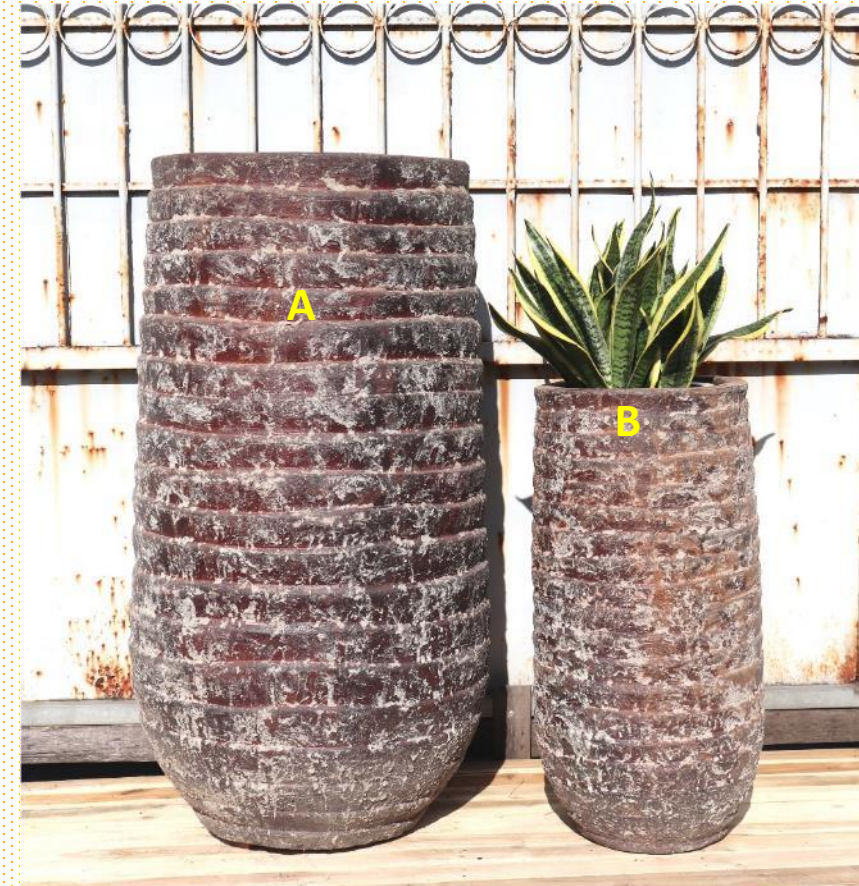

Product Dimensions:

A: 22.50" Dia. x 43.50" Tall

B: 15.00" Dia. x 29.25" Tall

Packing Details:

12 sets/ pallet;

20 pallets = 240 sets / 40'HQ Cont.

Color in photo: SNOW BROWN

Please view attached [Color Chart](#) for more color selections

VIETNAM POT CO., LTD A Pottery Supplier From Vietnam

2025 Snow Glazed Pottery Catalogue

Item #: 41317

Garden Planter, S/3 Pieces Nested

Product Dimensions:

A: 25.75" Dia. x 21.75" Tall

B: 15.50" Dia. x 12.75" Tall