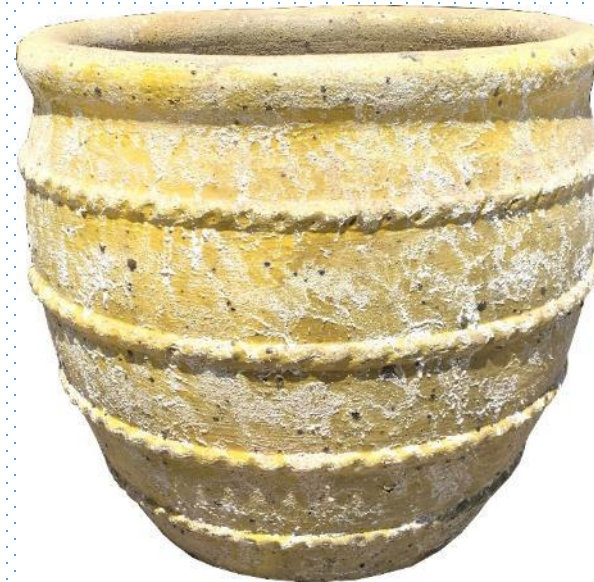

SNOW YELLOW